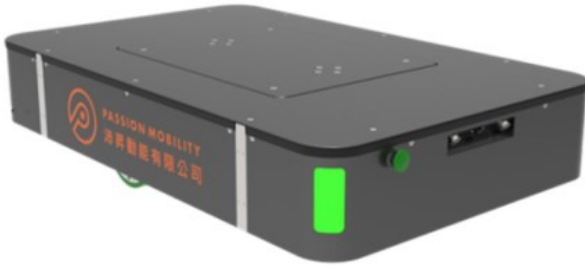

PASSION MOBILITY

T KART

T500

L130x W80 x H25 cm

Features

- Flexible route planning
- Stand-alone operation
- AI vision navigation
- High adaptability to workplaces (indoor/ outdoor, slope, uneven floor surfaces)
- Multiple operating modes - lift, tow, roller
- Touch panel/ WiFi user interface
- Central control system (optional}
- Auto battery recharge system (optional)
- Auto docking system (optional}

Specs T500

- On colored tape tracking
- Max load : 500 kg
- Max speed : 4 km/h
- Max slope: 4 degree
- Warning light
- Obstacle avoidance: Ultrasound/ Laser scanner
- Battery: Li-ion

MAKING AUTOMATION EASY!