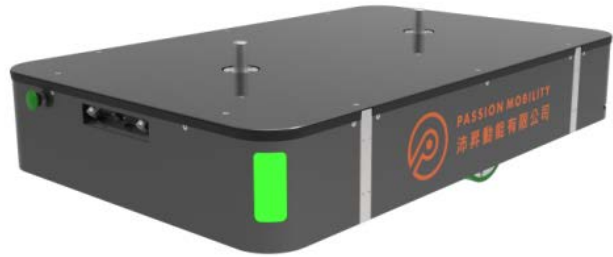

PASSION MOBILITY

T KART

T500

L130x W80 x H25 cm

Features

- Flexible route planning
- Stand-alone operation
- AI vision navigation
- High adaptability to workplaces (indoor/ outdoor, slope, uneven floor surfaces)
- Multiple operating modes - lift, tow, roller
- Touch panel/ WiFi user interface
- Central control system (optional}
- Auto battery recharge system (optional)
- Auto docking system (optional}

Specs T500

- On colored tape tracking
- Max load : 500 kg
- Max speed : 4 km/h
- Max slope: 4 degree
- Warning light
- Obstacle avoidance: Ultrasound/ Laser scanner
- Battery: Li-ion

MAKING AUTOMATION EASY!